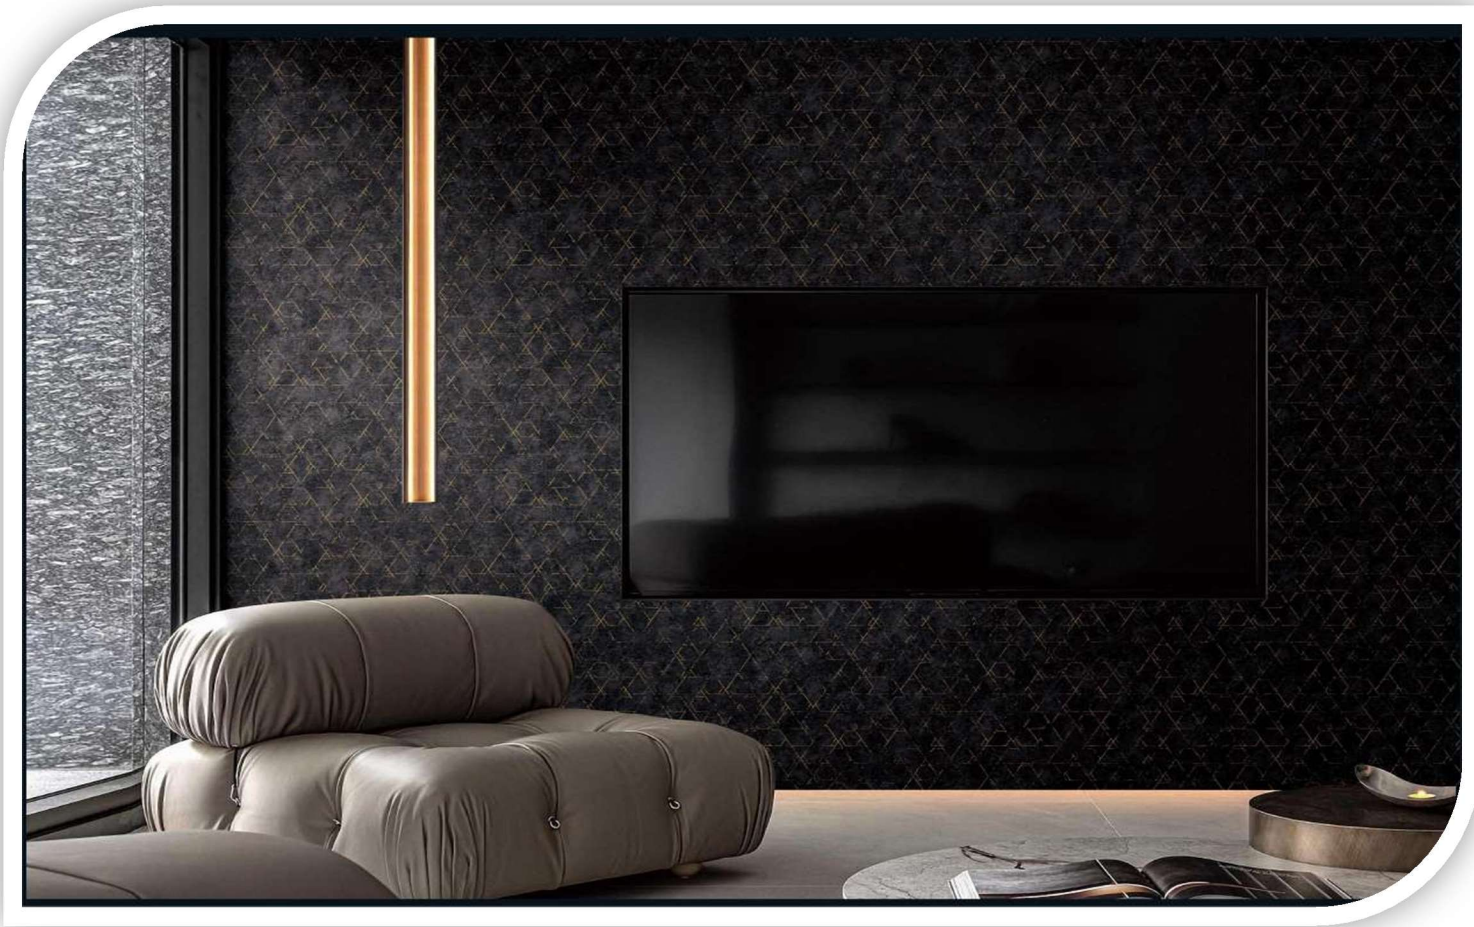

A favorite color Kingdom

Throughout the year, the natural color plate will pour out the color and different landscape. There are flowers in spring and summer autumn winter Liucui, dyed golden yellow snow. Every season I will be in a different color to the world, superimposed seasonal landscape with natural. The spring grass tucui, the recovery of all things, Qunfang Zhengyan, surrounded by flowers.